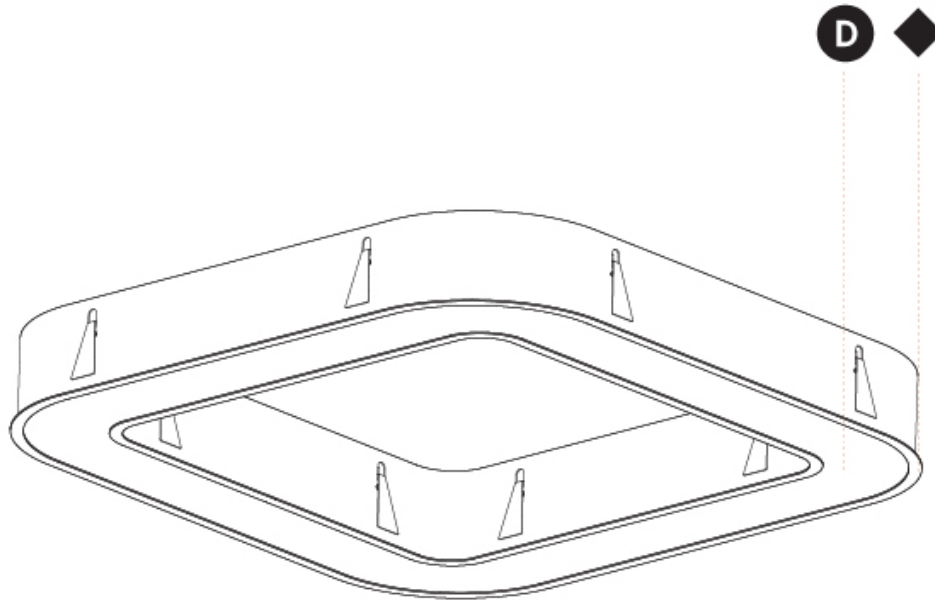

A37563-

PROJECT	_____
TYPE	_____
SPECIFIER	_____
QUANTITY	_____
DATE	_____

A