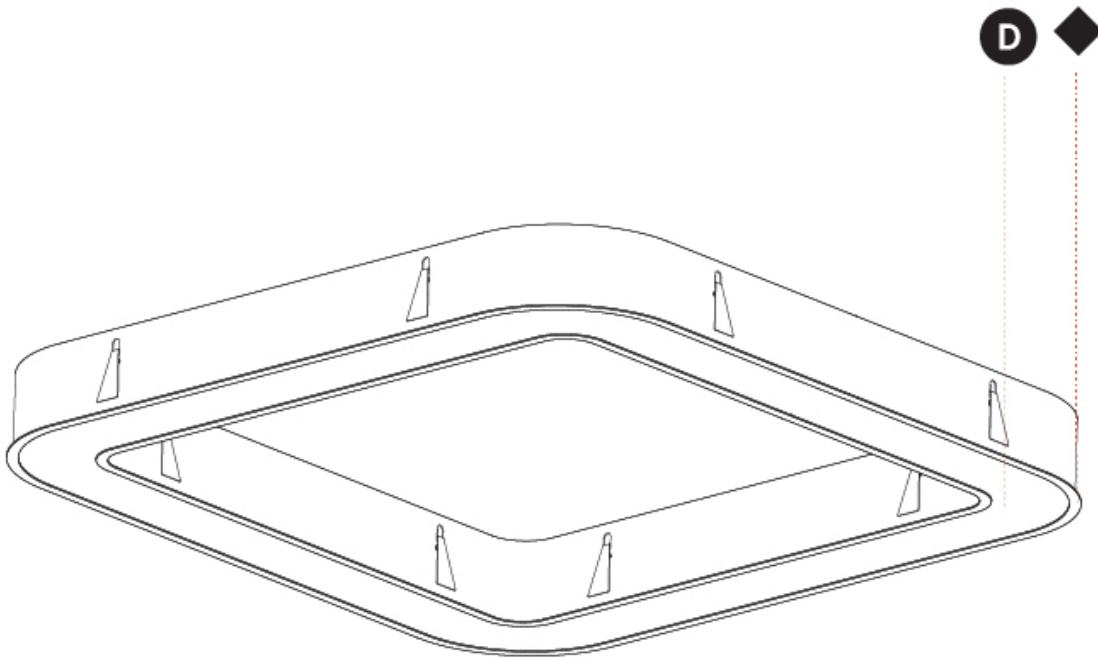

A37565-

PROJECT	_____
TYPE	_____
SPECIFIER	_____
QUANTITY	_____
DATE	_____

A