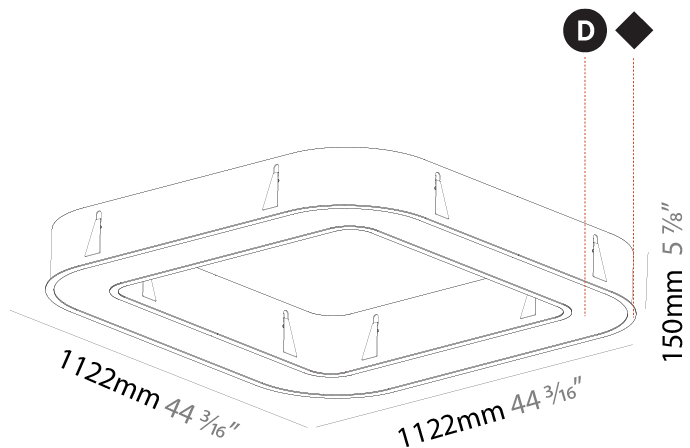

GENERAL

Series: Quantum
Brand: Prolicht
Division: Architectural
Mounting Type: Recessed
Mounting Location: Ceiling
Subcategory: Ambient

PHYSICAL

Shape: Square
Length (mm): 1122
Length (in): 44 ³/₁₆
Width (mm): 1122
Width (in): 44 ³/₁₆
Height (mm): 150
Height (in): 5 ⁷/₈
Min. Recessing Depth (mm): 160
Min. Recessing Depth (in): 6 ⁵/₁₆
Light Distribution: Direct
Weight (kg): 16.085
Weight (lbs): 35.39
Diffuser: [PMMA - Opal or Micro-Prism](#)
Fixture Finish: [SSR / BKV / CWI / CRY / HAB / UFT / ITA / RUA / FTG / MYG / LOD / PUS / FRO / FUP / KIA / POP / BLS / SPG / MEY / GOH / GUM / CHC / COM / ABZ / JAG / OBR / MOS / ROR](#)
Fixture Material: Aluminum

ELECTRICAL

Lamp Type: LED (Zhaga Standard)
Input Wattage (W): 60
Total Output Wattage (W): 48 / 38.4 (3500K)
Dimming: [Non-Dimming / Phase Dimming (120Vac only) / 0-10V Dimming](#)
Driver Included: Yes
Driver Location: Integrated
Driver Type: Constant Current - 120 / 277Vac
Driver Class: Class 2
Input Voltage (V): 120 - 277
Constant Current (MA): 350 / 1200 (3500K)

LED

[Color Temperature (°K): 3000 / 3500 / 4000](#)
Max. Delivered Lumen (lm): 5540 / 5733 / 5850
CRI: >80 CRI
Efficiency (%): 65
Lamp Life (hrs): 50000

OPTICAL

RATINGS AND CERTIFICATIONS

Certified By: Certified for North American Standards
IP rating: IP20