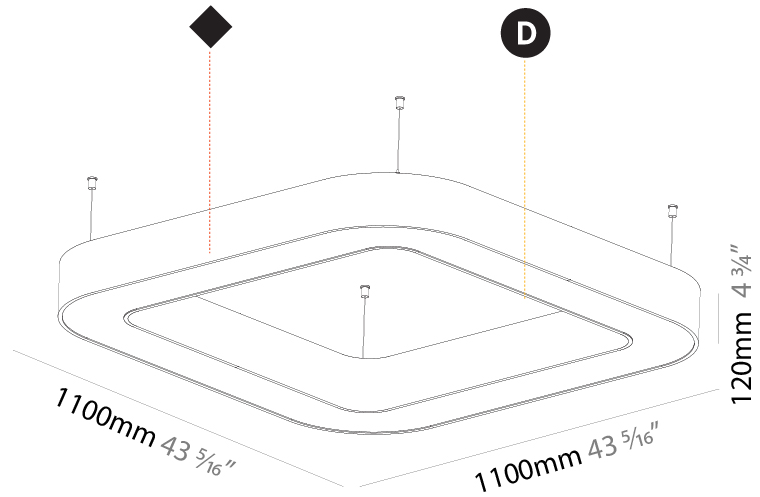

GENERAL

Series: Quantum
Brand: Prolicht
Division: Architectural
Mounting Type: Suspension
Mounting Location: Ceiling
Subcategory: Ambient

PHYSICAL

Shape: Square
Length (mm): 1100
Length (in): 43 ⁵/₁₆
Width (mm): 1100
Width (in): 43 ⁵/₁₆
Height (mm): 120
Height (in): 4 ³/₄
Max. Overall Height (mm): 2120
Max. Overall Height (in): 83 ⁷/₁₆
Light Distribution: Direct / Indirect
Weight (kg): 13.639
Weight (lbs): 30
Diffuser: PMMA - Opal or Micro-Prism
Fixture Finish: SSR / BKV / CWI / CRY / HAB / UFT / ITA / RUA / FTG / MYG / LOD / PUS / FRO / FUP / KIA / POP / BLS / SPG / MEY / GOH / GUM / CHC / COM / ABZ / JAG / OBR / MOS / ROR
Fixture Material: Aluminum

ELECTRICAL

Lamp Type: LED (Zhaga Standard)
Input Wattage (W): 100
Total Output Wattage (W): 80 / 64 (3500K)
Dimming: Non-Dimming / Phase Dimming (120Vac only) / 0-10V Dimming
Driver Included: Yes
Driver Location: Integrated
Driver Type: Constant Current - 120 / 277Vac
Driver Class: Class 2
Input Voltage (V): 120 - 277
Constant Current (MA): 350 / 1200/800 (3500K)

LED

Color Temperature (°K): 3000 / 3500 / 4000
Max. Delivered Lumen (lm): 5540 / 5733 / 5850 Direct / 4870 / 5047 / 5150 Indirect
CRI: >80 CRI
Efficiency (%): 70.9
Lamp Life (hrs): 50000

OPTICAL

RATINGS AND CERTIFICATIONS

Certified By: Certified for North American Standards
IP rating: IP20