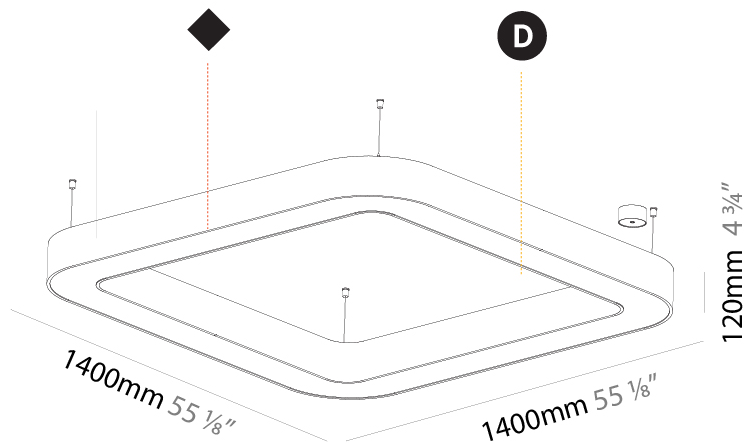

GENERAL

Series: Quantum
Brand: Prolicht
Division: Architectural
Mounting Type: Suspension
Mounting Location: Ceiling
Subcategory: Ambient

PHYSICAL

Shape: Square
Length (mm): 1400
Length (in): 55 1/8
Width (mm): 1400
Width (in): 55 1/8
Height (mm): 120
Height (in): 4 3/4
Max. Overall Height (mm): 2120
Max. Overall Height (in): 83 7/16
Light Distribution: Direct / Indirect
Weight (kg): 18.463
Weight (lbs): 40.62
Diffuser: [PMMA - Opal or Micro-Prism](#)
Fixture Finish: [SSR / BKV / CWI / CRY / HAB / UFT / ITA / RUA / FTG / MYG / LOD / PUS / FRO / FUP / KIA / POP / BLS / SPG / MEY / GOH / GUM / CHC / COM / ABZ / JAG / OBR / MOS / ROR](#)
Fixture Material: Aluminum

ELECTRICAL

Lamp Type: LED (Zhaga Standard)
Input Wattage (W): 120
Total Output Wattage (W): 96 / 76.8 (3500K)
Dimming: [Non-Dimming / Phase Dimming (120Vac only) / 0-10V Dimming](#)
Driver Included: Yes
Driver Location: Integrated
Driver Type: Constant Current - 120 / 277Vac
Driver Class: Class 2
Input Voltage (V): 120 - 277
Constant Current (MA): 350 / 800 (3500K)

LED

[Color Temperature (°K): 3000 / 3500 / 4000](#)
Max. Delivered Lumen (lm): 7380 / 7644 / 7800 Direct / 5120 / 5556 / 5400 Indirect
CRI: >80 CRI
Efficiency (%): 69.8
Lamp Life (hrs): 50000

OPTICAL

RATINGS AND CERTIFICATIONS

Certified By: Certified for North American Standards
IP rating: IP20

PROJECT
TYPE
SPECIFIER
QUANTITY
DATE