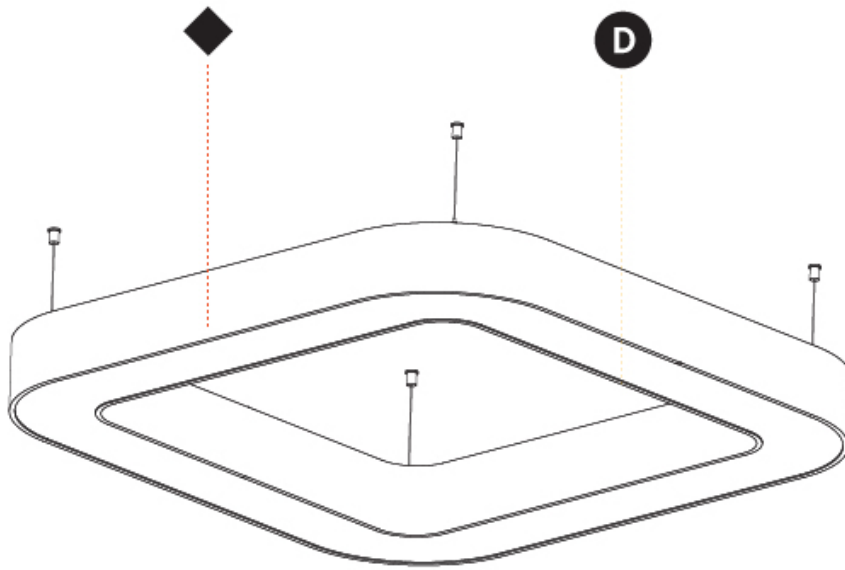

A30213-

PROJECT _____

TYPE _____

SPECIFIER _____

QUANTITY _____

DATE _____

A