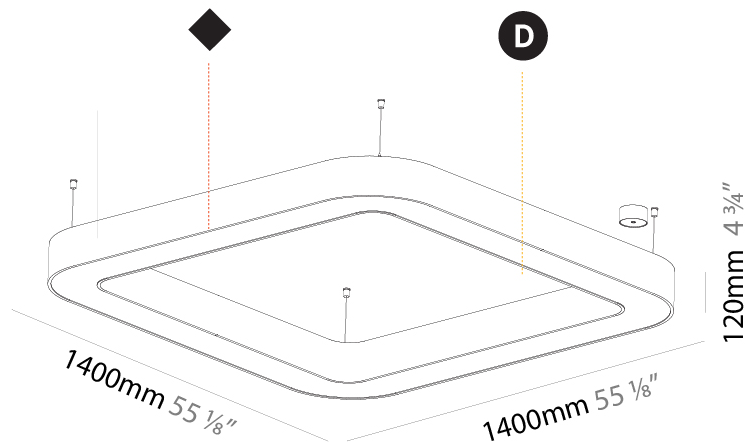

GENERAL

Series: Quantum
Brand: Prolicht
Division: Architectural
Mounting Type: Suspension
Mounting Location: Ceiling
Subcategory: Ambient

PHYSICAL

Shape: Square
Length (mm): 1400
Length (in): 55 1/8
Width (mm): 1400
Width (in): 55 1/8
Height (mm): 120
Height (in): 4 3/4
Max. Overall Height (mm): 2120
Max. Overall Height (in): 83 7/16
Light Distribution: Direct
Weight (kg): 17.644
Weight (lbs): 38.82
Diffuser: PMMA - Opal or Micro-Prism
Fixture Finish: SSR / BKV / CWI / CRY / HAB / UFT / ITA / RUA / FTG / MYG / LOD / PUS / FRO / FUP / KIA / POP / BLS / SPG / MEY / GOH / GUM / CHC / COM / ABZ / JAG / OBR / MOS / ROR
Fixture Material: Aluminum

ELECTRICAL

Lamp Type: LED (Zhaga Standard)
Input Wattage (W): 80
Total Output Wattage (W): 64 / 51.2 (3500K)
Dimming: Non-Dimming / Phase Dimming (120Vac only) / 0-10V Dimming
Driver Included: Yes
Driver Location: Integrated
Driver Type: Constant Current - 120 / 277Vac
Driver Class: Class 2
Input Voltage (V): 120 - 277
Constant Current (MA): 350 / 800 (3500K)

LED

Color Temperature (°K): 3000 / 3500 / 4000
Max. Delivered Lumen (lm): 7380 / 7644 / 7800
CRI: >80 CRI
Efficiency (%): 0.65
Lamp Life (hrs): 50000

OPTICAL

RATINGS AND CERTIFICATIONS

Certified By: Certified for North American Standards
IP rating: IP20